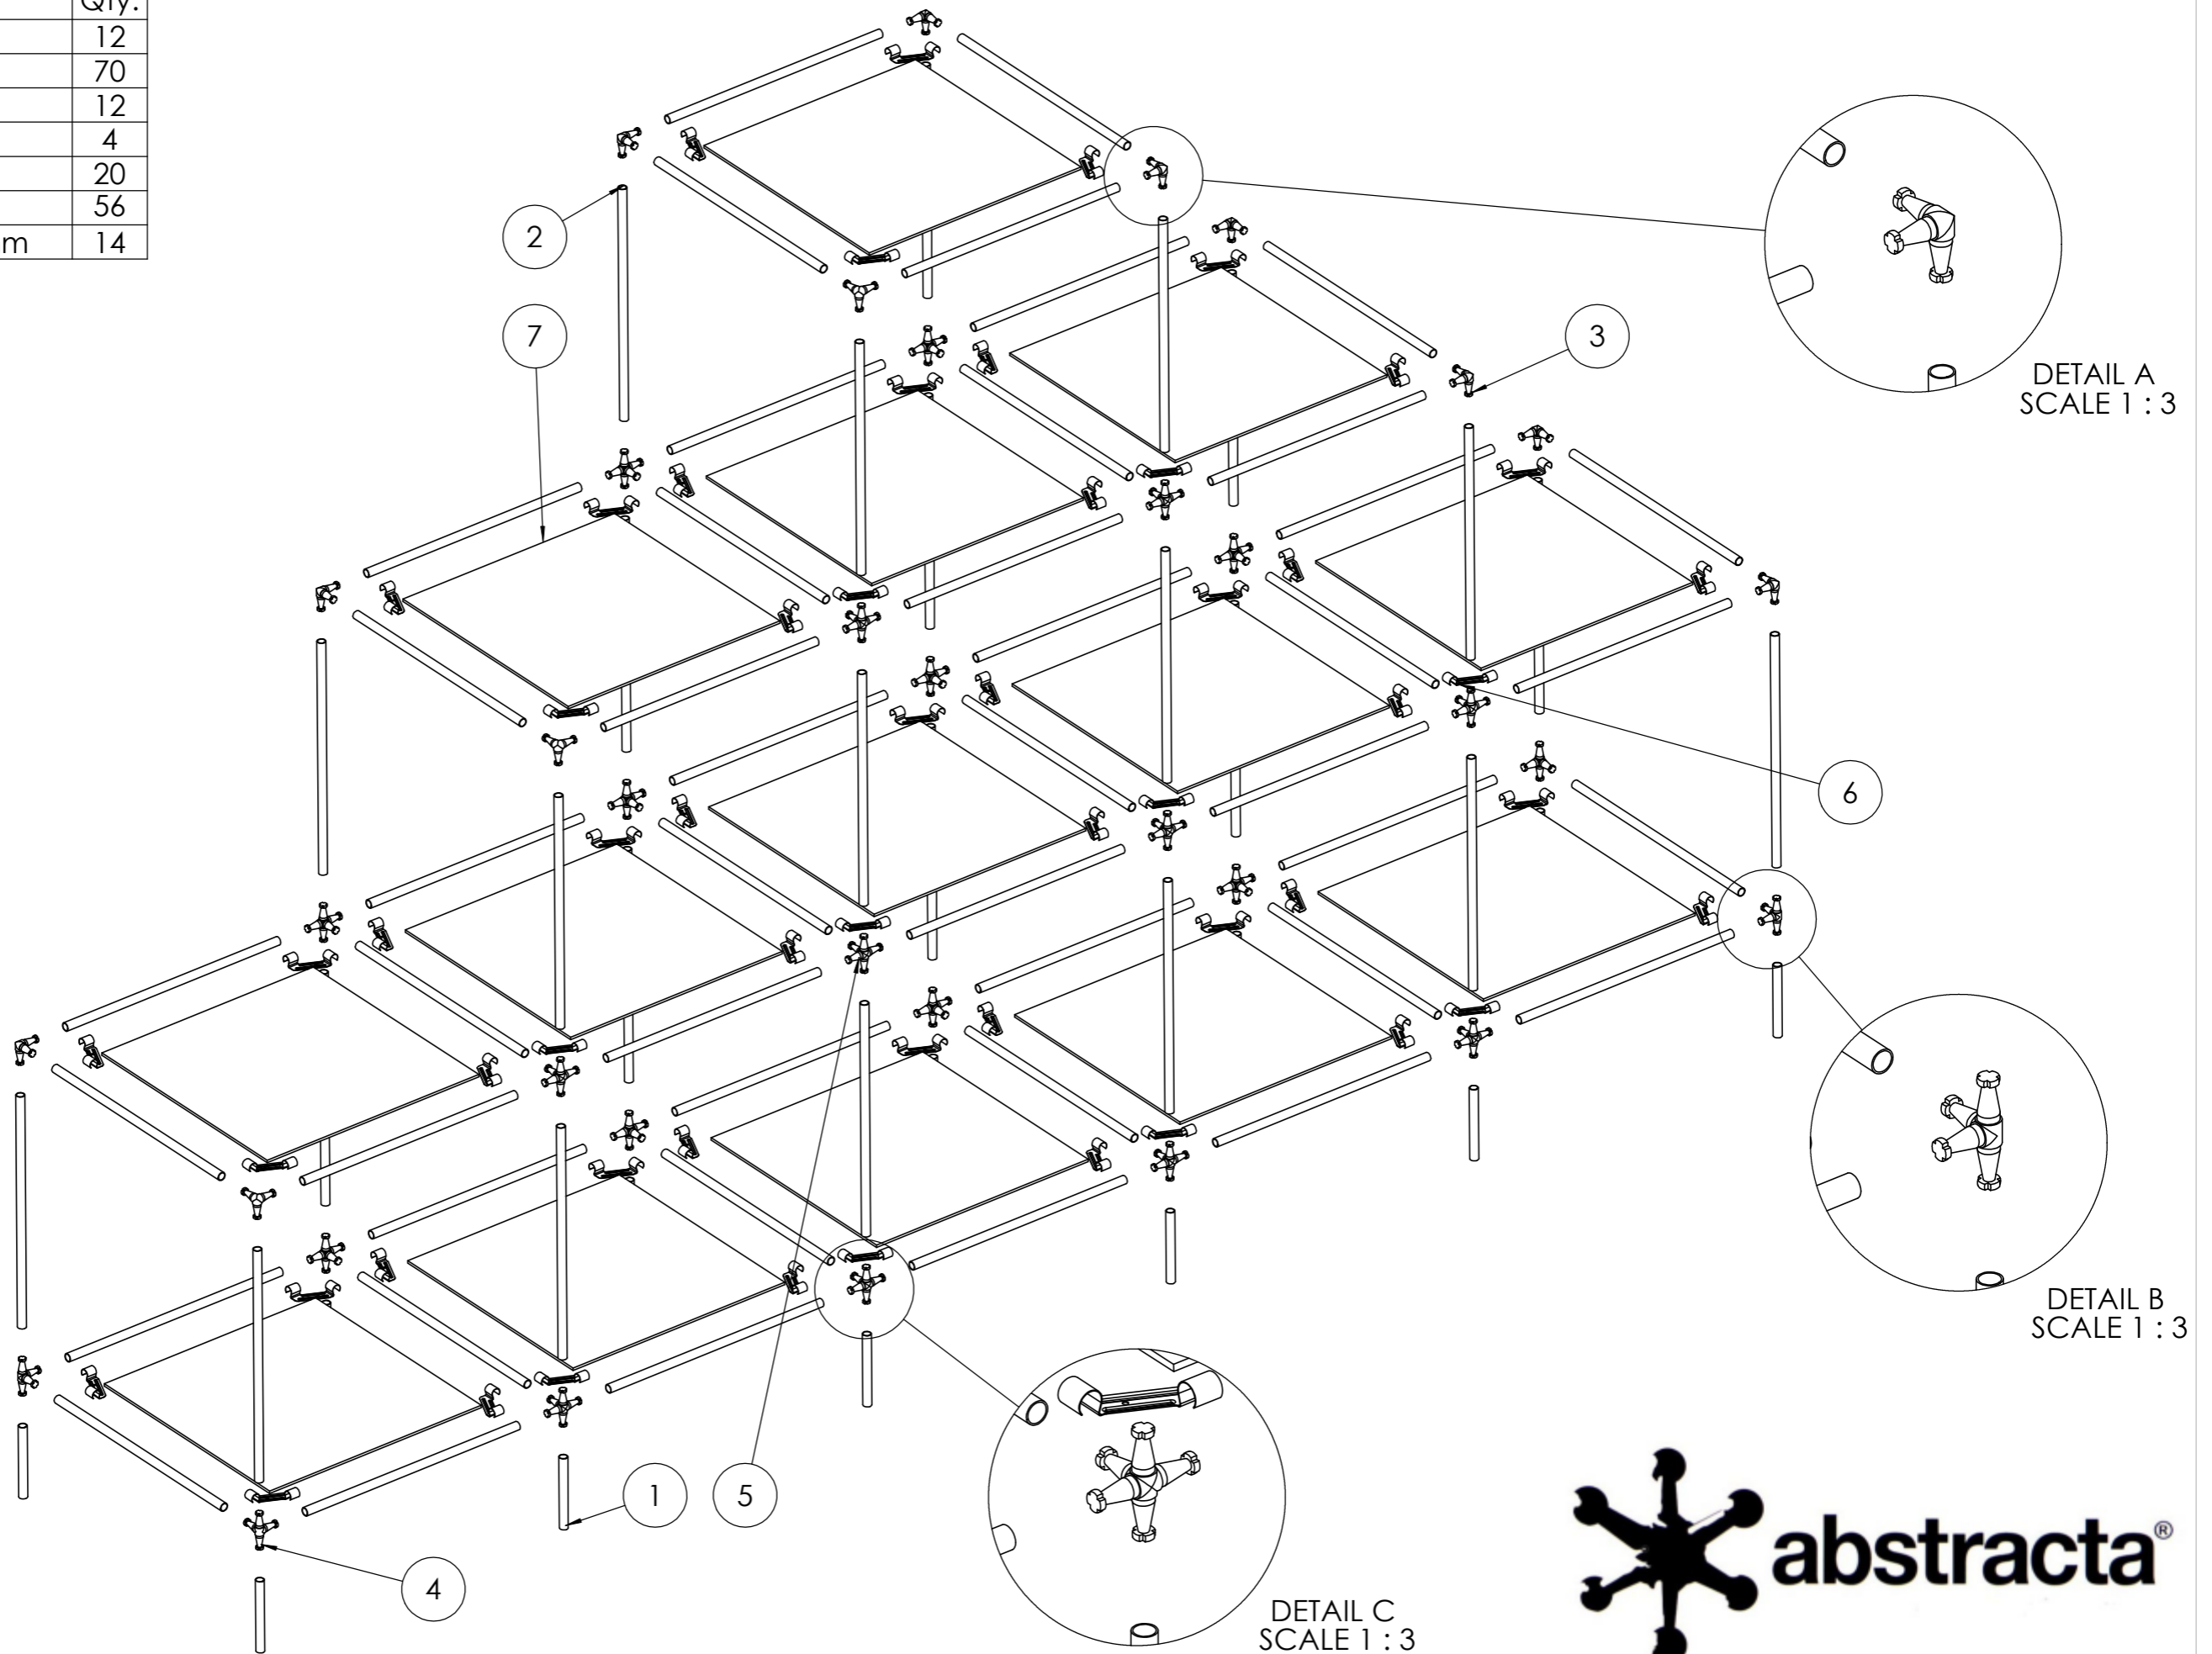

Item	Description	Qty.
1	T130 (117mm)	12
2	T395 (382mm)	70
3	3T Connector	12
4	4T Connector	4
5	5T Connector	20
6	214 Shelf Clip	56
7	Shelves 380 x 380mm	14

DETAIL A
SCALE 1 : 3

DETAIL B
SCALE 1 : 3

DETAIL C
SCALE 1 : 3